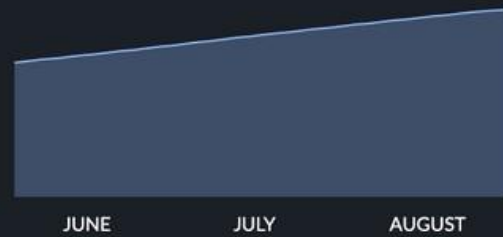

Total KM Mapped
303.59M